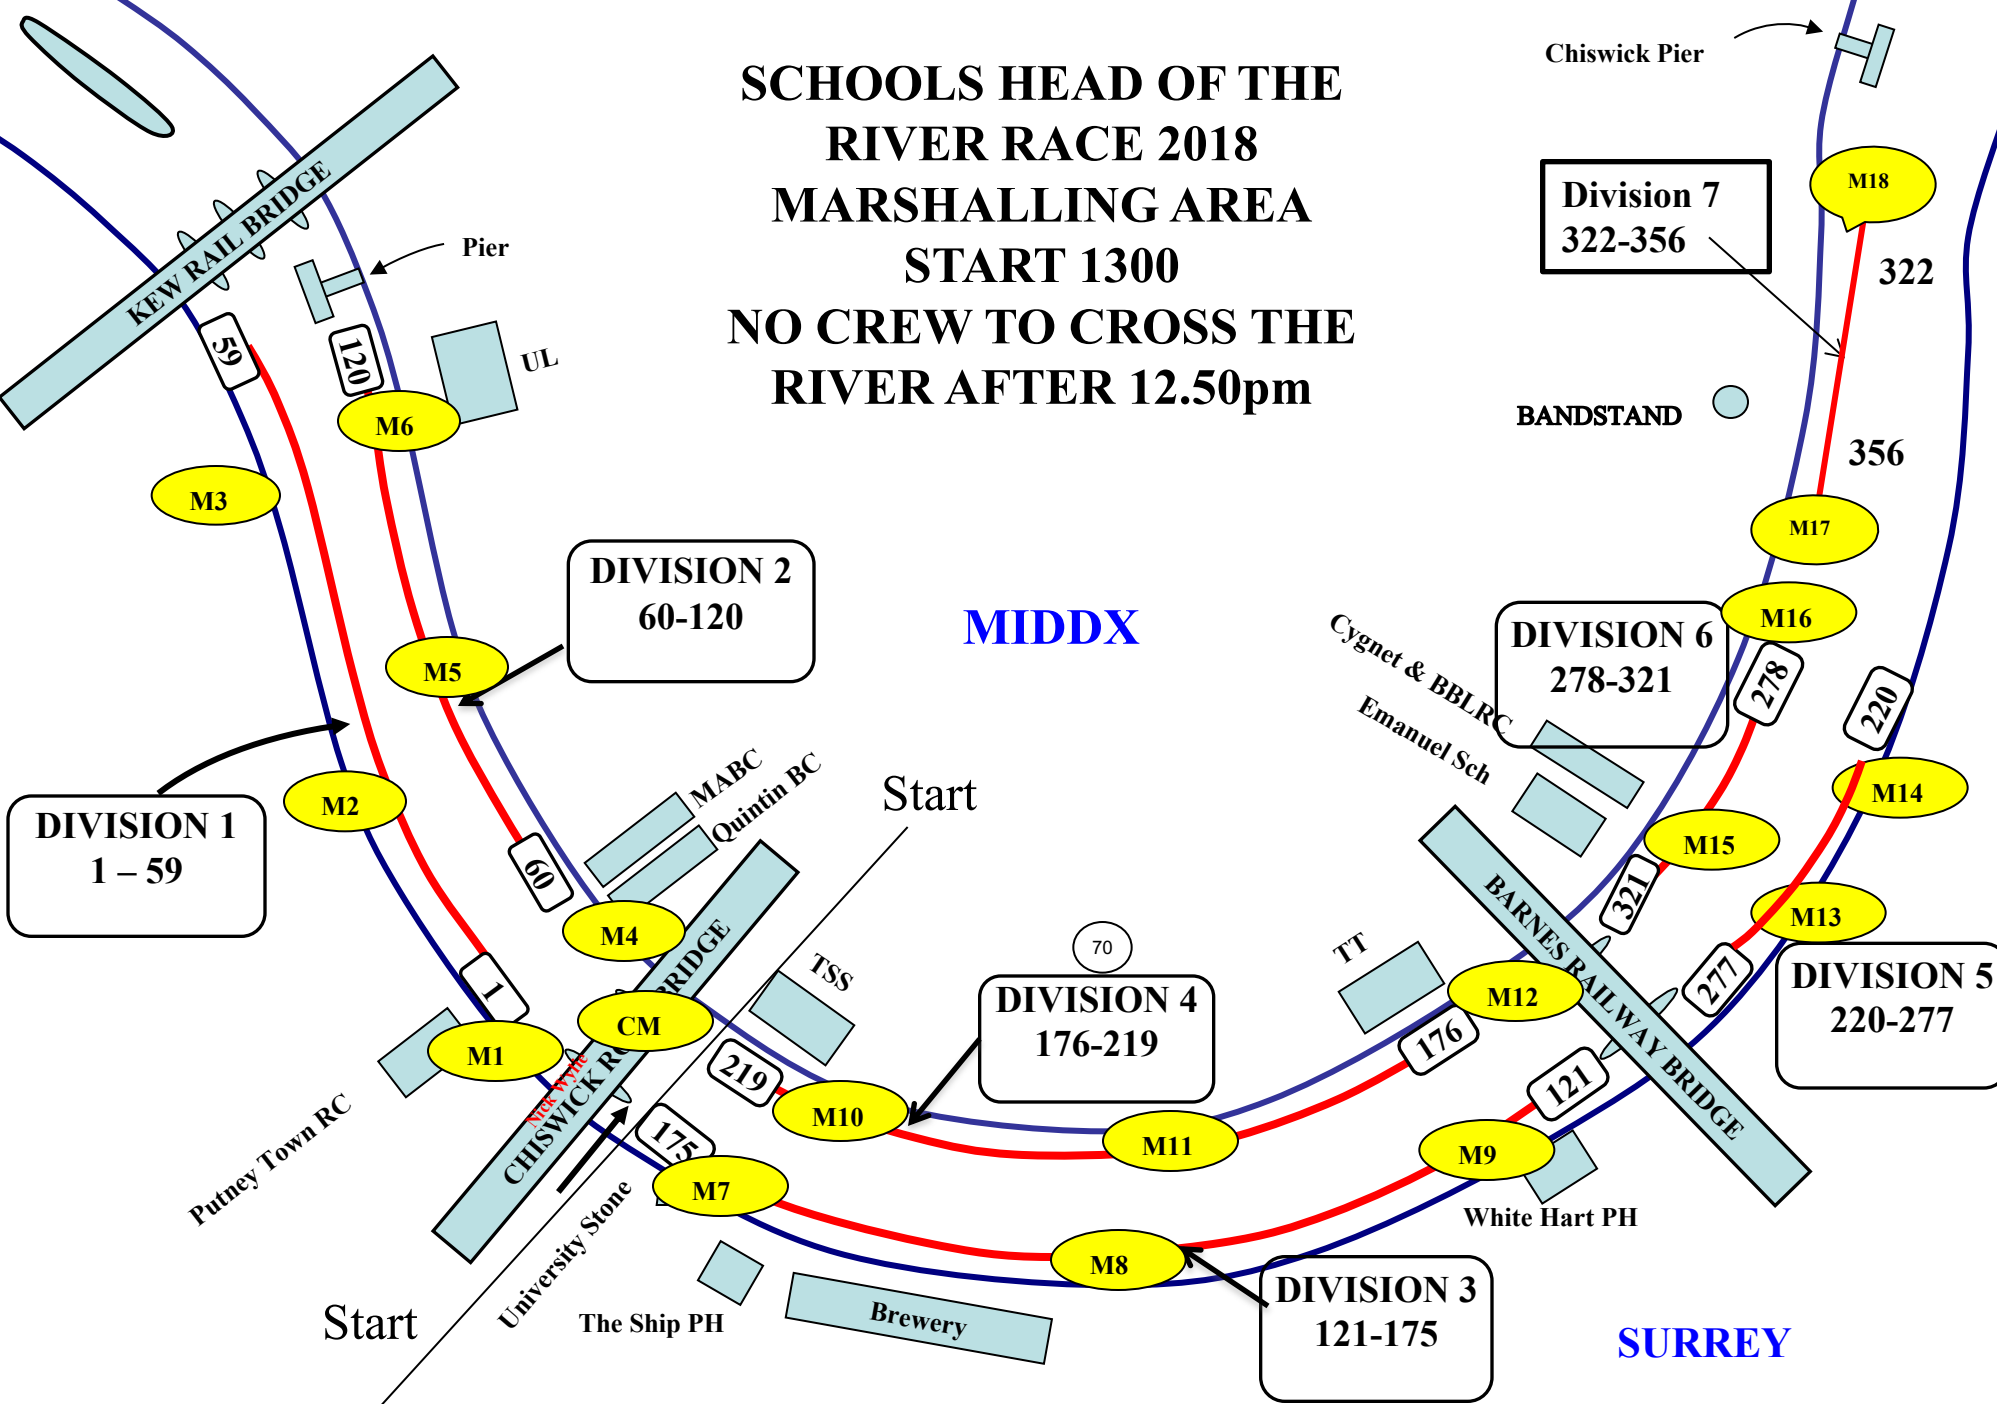

**SCHOOLS HEAD OF THE RIVER RACE 2018
MARSHALLING AREA
START 1300
NO CREW TO CROSS THE RIVER AFTER 12.50pm**

DIVISION 1
1 – 59

DIVISION 2
60-120

DIVISION 4
176-219

DIVISION 3
121-175

DIVISION 6
278-321

DIVISION 5
220-277

DIVISION 7
322-356

MIDDX

SURREY

Start

Start

Kew Rail Bridge

Chiswick Railway Bridge

Barnes Railway Bridge

Putney Town RC

University Stone

The Ship PH

Brewery

TSS

MABC
Quintin BC

TT

White Hart PH

Pier